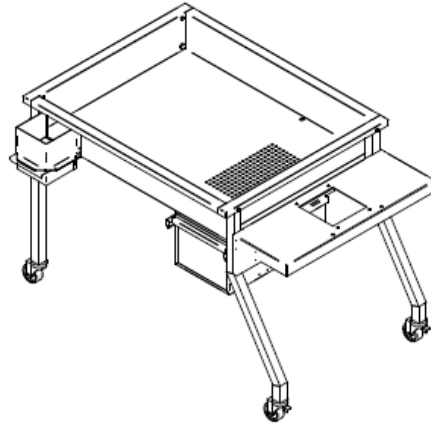

# 53in Popping Stand

Part Number	Voltage	Wattage	NEMA Plug
G53S-X (assembled)	—	—	—
G53KS-X (knockdown)	—	—	—